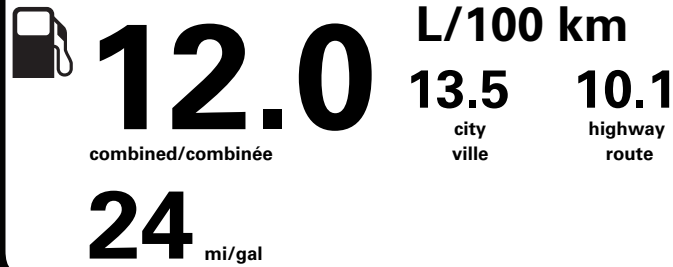

(MSRP)*

6,040.00

PRICE INFORMATION

BASE PRICE	$54,025.00
TOTAL OPTIONS/OTHER	9,250.00
TOTAL VEHICLE & OPTIONS/OTHER	63,275.00
DESTINATION & DELIVERY	2,095.00

(MSRP)*

"THIS VEH. NOT INTENDED FOR SALE OR REGISTRATION IN US" RETAIL PRICES EXCLUDE GST/HST

SOLD TO/VENDU A Milton Ford Lincoln 655 Main Street East Milton ON CAN L9T 3J2	B80 013	RAMP ONE/TERMINAL UN CS59	DEALER NO./CONCESSIONNAIRE B80 013
SHIP TO (IF OTHER THAN SOLD TO) / EXPEDIER A (SI AUTRE QUE L'ACHETEUR)	RAMP TWO/TERMINAL DEUX	FINAL ASSEMBLY PLANT/USINE DE MONTAGE DEARBORN	TOTAL MSRP $65,370.00 * MANUFACTURER'S SUGGESTED RETAIL PRICE = MSRP * NOTE: THIS PRICE HAS BEEN DEVELOPED AS A GUIDE. DEALERS MAY SELL FOR LESS AND ARE NOT UNDER ANY OBLIGATION TO ACCEPT THIS SUGGESTED RETAIL PRICE.
SHIP THROUGH/EXPEDIER VIA	METHOD OF TRANSP./MODE DE TRANSPORT CONVOY	ITEM #: B8-R157 O/T 1	

TOTAL MSRP $65,370.00

* MANUFACTURER'S SUGGESTED RETAIL PRICE = MSRP
* NOTE: THIS PRICE HAS BEEN DEVELOPED AS A GUIDE. DEALERS MAY SELL FOR LESS AND ARE NOT UNDER ANY OBLIGATION TO ACCEPT THIS SUGGESTED RETAIL PRICE.

SPECIAL ORDER

NH171 N RE 2X 235 000596 08 17 22

Gasoline Vehicle
Véhicule à essence

Fuel Consumption / Consommation de carburant

Annual fuel **COST**
for an annual distance of 20,000 km, and an average fuel price of $1.00 per litre

$ 2 400

Coût annuel en carburant

pour une distance annuelle de 20 000 km, et un prix moyen du carburant de 1,00 $ par litre

Standard pickup trucks range from / Les camionnettes ordinaires font entre **8.8 - 19.8** L_e/100 km

L_e is gasoline litre equivalent
L_e signifie litre équivalent d'essence

Carbon Dioxide Rating / Indice de dioxyde de carbone

Smog Rating / Indice de Smog

Tailpipe emissions only / Émissions du tuyau d'échappement seulement

Estimates are based on Government of Canada approved criteria and testing methods. Vehicle's actual fuel consumption will vary.

Estimations établies selon des méthodes d'essai et des critères approuvés par le gouvernement du Canada. La consommation de carburant réelle du véhicule variera.

For more information visit

vehicles.nrcan.gc.ca

Pour plus d'information visitez

vehicules.nrcan.gc.ca

U.S. GOVERNMENT SAFETY RATINGS
COTES DE SÉCURITÉ DU GOUVERNEMENT AMÉRICAIN

Overall Vehicle Score / Cote globale du véhicule	★★★★★
Frontal Crash / Collision frontale	★★★★★
Side Crash / Collision latérale	★★★★★
Rollover / Capotage	★★★★

Star ratings range from 1 to 5 stars (*****), with 5 being the highest. Les cotes varient de 1 à 5 étoiles (*****), 5 étant la cote la plus élevée.

Source: U.S. National Highway Traffic Safety Administration
For more information / Pour de plus amples renseignements
www.safercar.gov

1FTEW1EP0NFC01353

FordPass Connect™

Download the FordPass™ app* and you can:

1. **Access Vehicle Control Features**
2. Remotely start, lock and unlock your vehicle.
   - Locate your vehicle and check approximate fuel range.
   - Receive vehicle health alerts.

1. **Activate 4G LTE Wi-Fi Hotspot**
2. New vehicles include a 3-month or 3GB data (whichever comes first) Wi-Fi trial.
   - Connect up to ten Wi-Fi-equipped devices.

The FordPass Connect™ modem is active and sending vehicle data (e.g., diagnostics) to Ford. See in-vehicle Settings for connectivity options.

Scan code not operational at this time

FOR PLANT USE ONLY

Insist on Ford Protect! The only extended service plan fully backed by Ford and honored at every Ford dealership in the US and Canada. See your Ford dealer for additional details, or visit www.ford.ca for more information.

Personalize your vehicle with Ford Custom Accessories. Genuine Ford Accessories are engineered for your vehicle and can be included under the Ford New Vehicle Limited Warranty. Certain conditions, limitations and exclusions apply. See your Dealer for details.