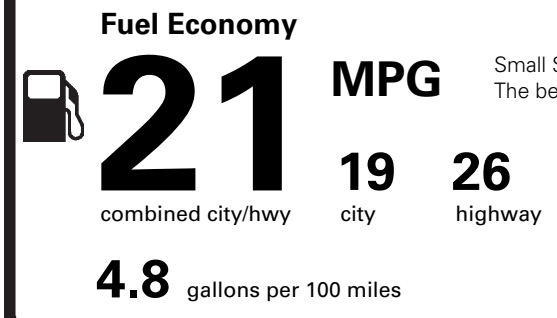

WARRANTY

- 4YR/50K MILE WARRANTY
- 4YR/50K PICKUPDELIVERY SVC
- 6YR/70K MI POWERTRAIN WARR

INCLUDED ON THIS VEHICLE

EQUIPMENT GROUP 200A RESERVE

(MSRP)

OPTIONAL EQUIPMENT/OTHER

2020 MODEL YEAR	
ICED MOCHA	695.00
TWIN-TURBO 2.7L V6 ENGINE	2,500.00
8-SPD AUTO TRANSMISSION	NO CHARGE
245/50R20 A/S BSW TIRES	
50 STATE EMISSIONS	NO CHARGE
20" PRM PNT/BRT MCH 10-SPK ALM	280.00
ROOF RACK SIDE RAILS-SATIN	195.00

PRICE INFORMATION

BASE PRICE	\$50,995.00
TOTAL OPTIONS/OTHER	3,670.00
TOTAL VEHICLE & OPTIONS/OTHER	54,665.00
DESTINATION & DELIVERY	995.00

EPA DOT Fuel Economy and Environment

Gasoline Vehicle

Small SUVs range from 16 to 120 MPG. The best vehicle rates 136 MPGe.