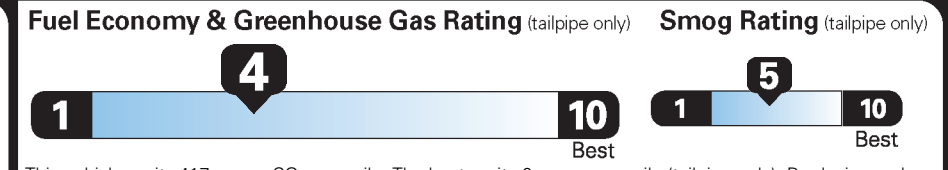

PRICE INFORMATION

BASE PRICE	\$50,995.00
TOTAL OPTIONS/OTHER	3,670.00
TOTAL VEHICLE & OPTIONS/OTHER	54,665.00
DESTINATION & DELIVERY	995.00

EPA DOT Fuel Economy and Environment

Gasoline Vehicle

Small SUVs range from 16 to 120 MPG. The best vehicle rates 136 MPGe.

You spend **\$2,250** more in fuel costs over 5 years compared to the average new vehicle.

Annual fuel cost **\$1,950**

This vehicle emits 417 grams CO₂ per mile. The best emits 0 grams per mile (tailpipe only). Producing and distributing fuel also create emissions; learn more at fueleconomy.gov.